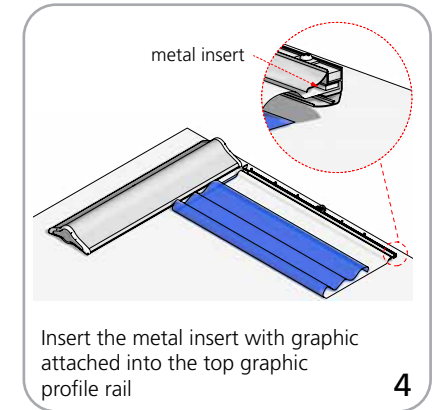

Graphic to toprail attachment (metal insert)