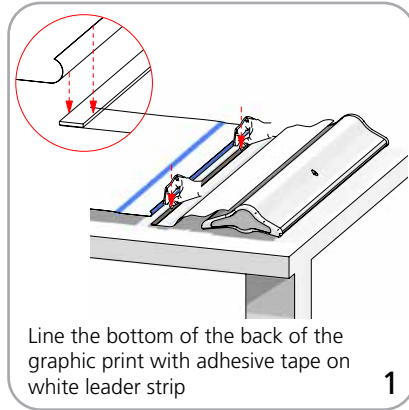

dimensions:

Hardware	Shipping
<p>Assembled unit: 600mm: 25.5" w x 8.62" d x 86" h 647.69mm(w) x 219.07mm(d) x 2184.4mm(h)</p> <p>920mm: 38" w x 8.62" d x 86" h 965.19mm(w) x 219.07mm(d) x 2184.4mm(h)</p> <p>1200mm: 49" w x 8.62" d x 86" h 1244.6mm(w) x 219.07mm(d) x 2184.4mm(h)</p> <p>1500mm: 61" w x 8.62" d x 86" h 1549.39mm(w) x 219.07mm(d) x 2184.4mm(h)</p>	<p>Shipping dimensions - ships in one box 600mm: 29.53" l x 9.84" w x 4.92" h 750.062mm(l) x 249.94mm(w) x 124.97mm(h)</p> <p>920mm: 41.73" l x 9.84" w x 4.92" h 1059.94mm(l) x 249.94mm(w) x 124.97mm(h)</p> <p>1200mm: 53.15" l x 9.84" w x 4.92" h 1350.01mm(l) x 249.94mm(w) x 124.97mm(h)</p> <p>1500mm: 64.96" l x 9.84" w x 4.92" h 1649.98mm(l) x 249.93mm(w) x 124.97mm(h)</p>
<p>Graphic</p> <p>Visible dimensions: 600mm: 23.5" w x 83.25" h 596.9mm(w) x 2114.5mm(h)</p> <p>920mm: 36" w x 83.25" h 914.4(w) x 2114.5mm(h)</p> <p>1200mm: 47.25" w x 83.25" h 1200.1mm(w) x 2114.5mm(h)</p> <p>1500mm: 59" w x 83.25" h 1498.6mm(w) x 2114.5mm(h)</p> <p>Refer to related graphic template for more information</p>	<p>Approximate shipping weight: 600mm: 6.72lbs/3.05kg</p> <p>920mm: 12.12lbs/5.5kg</p> <p>1200mm: 14.33lbs/6.5kg</p> <p>1500mm: 18.47lbs/8.4kg</p>
<p>additional information:</p> <p>Stand is supplied with premium top rail including both gripper and adhesive options, we recommend use of clamp rail</p> <p>Blade Lite 600 and 920 are supplied with one bungee pole per unit while 1200 and 1500 come with two bungee poles per unit</p>	<p>Graphic materials: 13 oz flatmaxx vinyl or oxford fabric</p> <p>Pole heights for the Blade 600: 1 pole: 21" 2 pole: 41.5" 3 pole: 62.5" 4 pole: 83.25"</p> <p>Pole heights for remaining blade lites: 1 pole: 27.75" 2 pole: 55.5" 3 pole: 83.25"</p>

Blade Lite set-up

Graphic to toprail attachment (metal insert)

Quick slide top rail attachment (plastic insert)

Graphic to base attachment

Check out these related products:

Orient

Orient 2

Blade LX