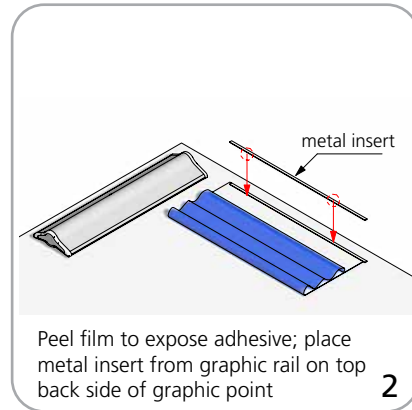

Graphic to toprail attachment (metal insert)