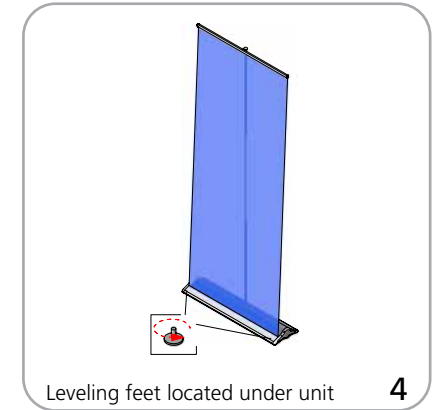

Blade Lite set-up