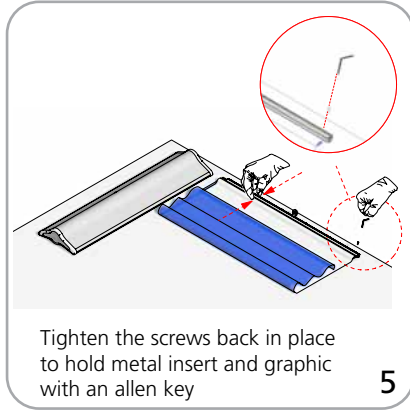

dimensions:

Hardware	Shipping
<p>Assembled unit: 600mm: 25.5" w x 8.62" d x 86" h 647.69mm(w) x 219.07mm(d) x 2184.4mm(h)</p> <p>920mm: 38" w x 8.62" d x 86" h 965.19mm(w) x 219.07mm(d) x 2184.4mm(h)</p> <p>1200mm: 49" w x 8.62" d x 86" h 1244.6mm(w) x 219.07mm(d) x 2184.4mm(h)</p> <p>1500mm: 61" w x 8.62" d x 86" h 1549.39mm(w) x 219.07mm(d) x 2184.4mm(h)</p>	<p>Shipping dimensions - ships in one box 600mm: 29.53" l x 9.84" w x 4.92" h 750.062mm(l) x 249.94mm(w) x 124.97mm(h)</p> <p>920mm: 41.73" l x 9.84" w x 4.92" h 1059.94mm(l) x 249.94mm(w) x 124.97mm(h)</p> <p>1200mm: 53.15" l x 9.84" w x 4.92" h 1350.01mm(l) x 249.94mm(w) x 124.97mm(h)</p> <p>1500mm: 64.96" l x 9.84" w x 4.92" h 1649.98mm(l) x 249.93mm(w) x 124.97mm(h)</p>
<p>Graphic</p> <p>Visible dimensions: 600mm: 23.5" w x 83.25" h 596.9mm(w) x 2114.5mm(h)</p> <p>920mm: 36" w x 83.25" h 914.4(w) x 2114.5mm(h)</p> <p>1200mm: 47.25" w x 83.25" h 1200.1mm(w) x 2114.5mm(h)</p> <p>1500mm: 59" w x 83.25" h 1498.6mm(w) x 2114.5mm(h)</p> <p>Refer to related graphic template for more information</p>	<p>Approximate shipping weight: 600mm: 6.72lbs/3.05kg</p> <p>920mm: 12.12lbs/5.5kg</p> <p>1200mm: 14.33lbs/6.5kg</p> <p>1500mm: 18.47lbs/8.4kg</p>
<p>additional information:</p> <p>Stand is supplied with premium top rail including both gripper and adhesive options, we recommend use of clamp rail</p> <p>Blade Lite 600 and 920 are supplied with one bungee pole per unit while 1200 and 1500 come with two bungee poles per unit</p>	<p>Graphic materials: 13 oz flatmaxx vinyl or oxford fabric</p> <p>Pole heights for the Blade 600: 1 pole: 21" 2 pole: 41.5" 3 pole: 62.5" 4 pole: 83.25"</p> <p>Pole heights for remaining blade lites: 1 pole: 27.75" 2 pole: 55.5" 3 pole: 83.25"</p>

Blade Lite set-up

Graphic to toprail attachment (metal insert)

Quick slide top rail attachment (plastic insert)

Graphic to base attachment

Check out these related products:

Orient

Orient 2

Blade LX