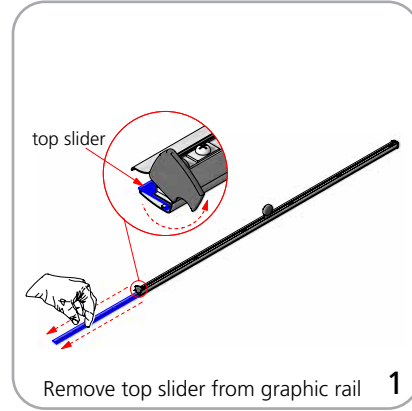

dimensions:

Hardware	Shipping
<p>Assembled unit: 600mm: 25.5" w x 8.62" d x 86" h 647.69mm(w) x 219.07mm(d) x 2184.4mm(h)</p> <p>920mm: 38" w x 8.62" d x 86" h 965.19mm(w) x 219.07mm(d) x 2184.4mm(h)</p> <p>1200mm: 49" w x 8.62" d x 86" h 1244.6mm(w) x 219.07mm(d) x 2184.4mm(h)</p> <p>1500mm: 61" w x 8.62" d x 86" h 1549.39mm(w) x 219.07mm(d) x 2184.4mm(h)</p>	<p>Shipping dimensions - ships in one box 600mm: 29.53" l x 9.84" w x 4.92" h 750.062mm(l) x 249.94mm(w) x 124.97mm(h)</p> <p>920mm: 41.73" l x 9.84" w x 4.92" h 1059.94mm(l) x 249.94mm(w) x 124.97mm(h)</p> <p>1200mm: 53.15" l x 9.84" w x 4.92" h 1350.01mm(l) x 249.94mm(w) x 124.97mm(h)</p> <p>1500mm: 64.96" l x 9.84" w x 4.92" h 1649.98mm(l) x 249.93mm(w) x 124.97mm(h)</p>
<p>Graphic</p> <p>Visible dimensions: 600mm: 23.5" w x 83.25" h 596.9mm(w) x 2114.5mm(h)</p> <p>920mm: 36" w x 83.25" h 914.4(w) x 2114.5mm(h)</p> <p>1200mm: 47.25" w x 83.25" h 1200.1mm(w) x 2114.5mm(h)</p> <p>1500mm: 59" w x 83.25" h 1498.6mm(w) x 2114.5mm(h)</p> <p>Refer to related graphic template for more information</p>	<p>Approximate shipping weight: 600mm: 6.72lbs/3.05kg</p> <p>920mm: 12.12lbs/5.5kg</p> <p>1200mm: 14.33lbs/6.5kg</p> <p>1500mm: 18.47lbs/8.4kg</p>
<p>additional information:</p> <p>Stand is supplied with premium top rail including both gripper and adhesive options, we recommend use of clamp rail</p> <p>Blade Lite 600 and 920 are supplied with one bungee pole per unit while 1200 and 1500 come with two bungee poles per unit</p>	<p>Graphic materials: 13 oz flatmaxx vinyl or oxford fabric</p> <p>Pole heights for the Blade 600: 1 pole: 21" 2 pole: 41.5" 3 pole: 62.5" 4 pole: 83.25"</p> <p>Pole heights for remaining blade lites: 1 pole: 27.75" 2 pole: 55.5" 3 pole: 83.25"</p>

Blade Lite set-up

Graphic to toprail attachment (metal insert)

Quick slide top rail attachment (plastic insert)

Graphic to base attachment

Check out these related products:

Orient

Orient 2

Blade LX