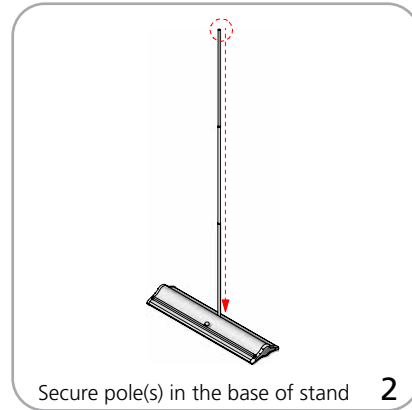

Blade Lite set-up