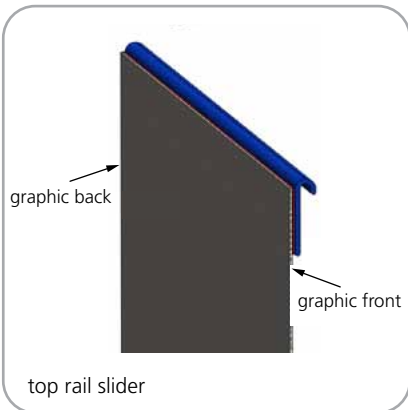

dimensions:

Hardware	Shipping
<p>Assembled unit: 600mm: 25.5" w x 8.62" d x 86" h 647.69mm(w) x 219.07mm(d) x 2184.4mm(h)</p> <p>920mm: 38" w x 8.62" d x 86" h 965.19mm(w) x 219.07mm(d) x 2184.4mm(h)</p> <p>1200mm: 49" w x 8.62" d x 86" h 1244.6mm(w) x 219.07mm(d) x 2184.4mm(h)</p> <p>1500mm: 61" w x 8.62" d x 86" h 1549.39mm(w) x 219.07mm(d) x 2184.4mm(h)</p>	<p>Shipping dimensions - ships in one box 600mm: 29.53" l x 9.84" w x 4.92" h 750.062mm(l) x 249.94mm(w) x 124.97mm(h)</p> <p>920mm: 41.73" l x 9.84" w x 4.92" h 1059.94mm(l) x 249.94mm(w) x 124.97mm(h)</p> <p>1200mm: 53.15" l x 9.84" w x 4.92" h 1350.01mm(l) x 249.94mm(w) x 124.97mm(h)</p> <p>1500mm: 64.96" l x 9.84" w x 4.92" h 1649.98mm(l) x 249.93mm(w) x 124.97mm(h)</p>
<p>Graphic</p> <p>Visible dimensions: 600mm: 23.5" w x 83.25" h 596.9mm(w) x 2114.5mm(h)</p> <p>920mm: 36" w x 83.25" h 914.4(w) x 2114.5mm(h)</p> <p>1200mm: 47.25" w x 83.25" h 1200.1mm(w) x 2114.5mm(h)</p> <p>1500mm: 59" w x 83.25" h 1498.6mm(w) x 2114.5mm(h)</p> <p>Refer to related graphic template for more information</p>	<p>Approximate shipping weight: 600mm: 6.72lbs/3.05kg</p> <p>920mm: 12.12lbs/5.5kg</p> <p>1200mm: 14.33lbs/6.5kg</p> <p>1500mm: 18.47lbs/8.4kg</p>
<p>additional information:</p> <p>Stand is supplied with premium top rail including both gripper and adhesive options, we recommend use of clamp rail</p> <p>Blade Lite 600 and 920 are supplied with one bungee pole per unit while 1200 and 1500 come with two bungee poles per unit</p>	<p>Graphic materials: 13 oz flatmaxx vinyl or oxford fabric</p> <p>Pole heights for the Blade 600: 1 pole: 21" 2 pole: 41.5" 3 pole: 62.5" 4 pole: 83.25"</p> <p>Pole heights for remaining blade lites: 1 pole: 27.75" 2 pole: 55.5" 3 pole: 83.25"</p>

Blade Lite set-up

Graphic to toprail attachment (metal insert)

Quick slide top rail attachment (plastic insert)

Graphic to base attachment

Check out these related products:

Orient

Orient 2

Blade LX