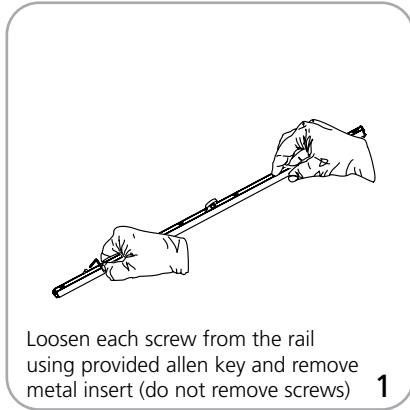

Graphic to toprail attachment (metal insert)