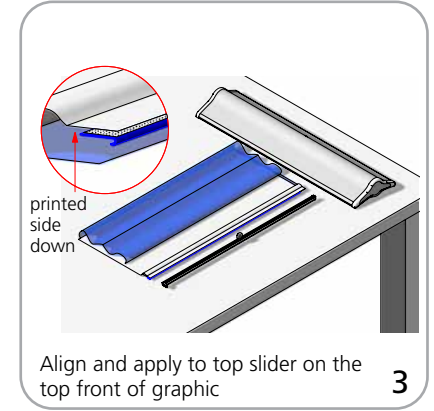

dimensions:

Hardware	Shipping
<p>Assembled unit: 600mm: 25.5" w x 8.62" d x 86" h 647.69mm(w) x 219.07mm(d) x 2184.4mm(h)</p> <p>920mm: 38" w x 8.62" d x 86" h 965.19mm(w) x 219.07mm(d) x 2184.4mm(h)</p> <p>1200mm: 49" w x 8.62" d x 86" h 1244.6mm(w) x 219.07mm(d) x 2184.4mm(h)</p> <p>1500mm: 61" w x 8.62" d x 86" h 1549.39mm(w) x 219.07mm(d) x 2184.4mm(h)</p>	<p>Shipping dimensions - ships in one box 600mm: 29.53" l x 9.84" w x 4.92" h 750.062mm(l) x 249.94mm(w) x 124.97mm(h)</p> <p>920mm: 41.73" l x 9.84" w x 4.92" h 1059.94mm(l) x 249.94mm(w) x 124.97mm(h)</p> <p>1200mm: 53.15" l x 9.84" w x 4.92" h 1350.01mm(l) x 249.94mm(w) x 124.97mm(h)</p> <p>1500mm: 64.96" l x 9.84" w x 4.92" h 1649.98mm(l) x 249.93mm(w) x 124.97mm(h)</p>
<p>Graphic</p> <p>Visible dimensions: 600mm: 23.5" w x 83.25" h 596.9mm(w) x 2114.5mm(h)</p> <p>920mm: 36" w x 83.25" h 914.4(w) x 2114.5mm(h)</p> <p>1200mm: 47.25" w x 83.25" h 1200.1mm(w) x 2114.5mm(h)</p> <p>1500mm: 59" w x 83.25" h 1498.6mm(w) x 2114.5mm(h)</p> <p>Refer to related graphic template for more information</p>	<p>Approximate shipping weight: 600mm: 6.72lbs/3.05kg</p> <p>920mm: 12.12lbs/5.5kg</p> <p>1200mm: 14.33lbs/6.5kg</p> <p>1500mm: 18.47lbs/8.4kg</p>
<p>additional information:</p> <p>Stand is supplied with premium top rail including both gripper and adhesive options, we recommend use of clamp rail</p> <p>Blade Lite 600 and 920 are supplied with one bungee pole per unit while 1200 and 1500 come with two bungee poles per unit</p>	<p>Graphic materials: 13 oz flatmaxx vinyl or oxford fabric</p> <p>Pole heights for the Blade 600: 1 pole: 21" 2 pole: 41.5" 3 pole: 62.5" 4 pole: 83.25"</p> <p>Pole heights for remaining blade lites: 1 pole: 27.75" 2 pole: 55.5" 3 pole: 83.25"</p>

Blade Lite set-up

Graphic to toprail attachment (metal insert)

Quick slide top rail attachment (plastic insert)

Graphic to base attachment

Check out these related products:

Orient

Orient 2

Blade LX