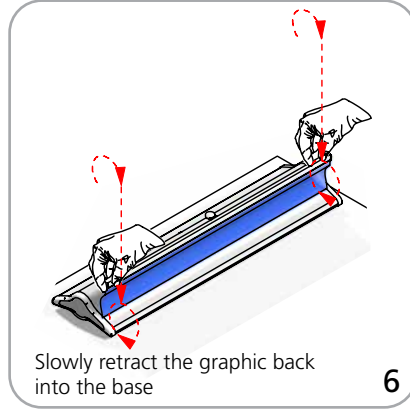

dimensions:

Hardware	Shipping
<p>Assembled unit: 600mm: 25.5" w x 8.62" d x 86" h 647.69mm(w) x 219.07mm(d) x 2184.4mm(h)</p> <p>920mm: 38" w x 8.62" d x 86" h 965.19mm(w) x 219.07mm(d) x 2184.4mm(h)</p> <p>1200mm: 49" w x 8.62" d x 86" h 1244.6mm(w) x 219.07mm(d) x 2184.4mm(h)</p> <p>1500mm: 61" w x 8.62" d x 86" h 1549.39mm(w) x 219.07mm(d) x 2184.4mm(h)</p>	<p>Shipping dimensions - ships in one box 600mm: 29.53" l x 9.84" w x 4.92" h 750.062mm(l) x 249.94mm(w) x 124.97mm(h)</p> <p>920mm: 41.73" l x 9.84" w x 4.92" h 1059.94mm(l) x 249.94mm(w) x 124.97mm(h)</p> <p>1200mm: 53.15" l x 9.84" w x 4.92" h 1350.01mm(l) x 249.94mm(w) x 124.97mm(h)</p> <p>1500mm: 64.96" l x 9.84" w x 4.92" h 1649.98mm(l) x 249.93mm(w) x 124.97mm(h)</p>
<p>Graphic</p> <p>Visible dimensions: 600mm: 23.5" w x 83.25" h 596.9mm(w) x 2114.5mm(h)</p> <p>920mm: 36" w x 83.25" h 914.4(w) x 2114.5mm(h)</p> <p>1200mm: 47.25" w x 83.25" h 1200.1mm(w) x 2114.5mm(h)</p> <p>1500mm: 59" w x 83.25" h 1498.6mm(w) x 2114.5mm(h)</p> <p>Refer to related graphic template for more information</p>	<p>Approximate shipping weight: 600mm: 6.72lbs/3.05kg</p> <p>920mm: 12.12lbs/5.5kg</p> <p>1200mm: 14.33lbs/6.5kg</p> <p>1500mm: 18.47lbs/8.4kg</p>
<p>additional information:</p> <p>Stand is supplied with premium top rail including both gripper and adhesive options, we recommend use of clamp rail</p> <p>Blade Lite 600 and 920 are supplied with one bungee pole per unit while 1200 and 1500 come with two bungee poles per unit</p>	<p>Graphic materials: 13 oz flatmaxx vinyl or oxford fabric</p> <p>Pole heights for the Blade 600: 1 pole: 21" 2 pole: 41.5" 3 pole: 62.5" 4 pole: 83.25"</p> <p>Pole heights for remaining blade lites: 1 pole: 27.75" 2 pole: 55.5" 3 pole: 83.25"</p>

Blade Lite set-up

Graphic to toprail attachment (metal insert)

Quick slide top rail attachment (plastic insert)

Graphic to base attachment

Check out these related products:

Orient

Orient 2

Blade LX