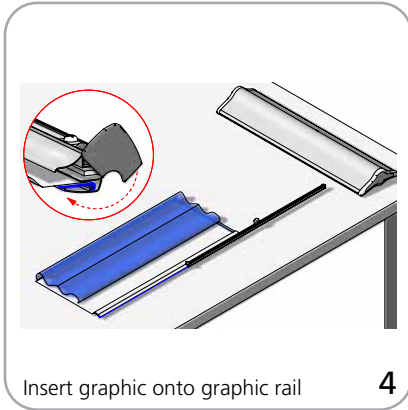

dimensions:

Hardware	Shipping
<p>Assembled unit: 600mm: 25.5" w x 8.62" d x 86" h 647.69mm(w) x 219.07mm(d) x 2184.4mm(h)</p> <p>920mm: 38" w x 8.62" d x 86" h 965.19mm(w) x 219.07mm(d) x 2184.4mm(h)</p> <p>1200mm: 49" w x 8.62" d x 86" h 1244.6mm(w) x 219.07mm(d) x 2184.4mm(h)</p> <p>1500mm: 61" w x 8.62" d x 86" h 1549.39mm(w) x 219.07mm(d) x 2184.4mm(h)</p>	<p>Shipping dimensions - ships in one box 600mm: 29.53" l x 9.84" w x 4.92" h 750.062mm(l) x 249.94mm(w) x 124.97mm(h)</p> <p>920mm: 41.73" l x 9.84" w x 4.92" h 1059.94mm(l) x 249.94mm(w) x 124.97mm(h)</p> <p>1200mm: 53.15" l x 9.84" w x 4.92" h 1350.01mm(l) x 249.94mm(w) x 124.97mm(h)</p> <p>1500mm: 64.96" l x 9.84" w x 4.92" h 1649.98mm(l) x 249.93mm(w) x 124.97mm(h)</p>
<p>Graphic</p> <p>Visible dimensions: 600mm: 23.5" w x 83.25" h 596.9mm(w) x 2114.5mm(h)</p> <p>920mm: 36" w x 83.25" h 914.4(w) x 2114.5mm(h)</p> <p>1200mm: 47.25" w x 83.25" h 1200.1mm(w) x 2114.5mm(h)</p> <p>1500mm: 59" w x 83.25" h 1498.6mm(w) x 2114.5mm(h)</p> <p>Refer to related graphic template for more information</p>	<p>Approximate shipping weight: 600mm: 6.72lbs/3.05kg</p> <p>920mm: 12.12lbs/5.5kg</p> <p>1200mm: 14.33lbs/6.5kg</p> <p>1500mm: 18.47lbs/8.4kg</p>
<p>additional information:</p> <p>Stand is supplied with premium top rail including both gripper and adhesive options, we recommend use of clamp rail</p> <p>Blade Lite 600 and 920 are supplied with one bungee pole per unit while 1200 and 1500 come with two bungee poles per unit</p>	<p>Graphic materials: 13 oz flatmaxx vinyl or oxford fabric</p> <p>Pole heights for the Blade 600: 1 pole: 21" 2 pole: 41.5" 3 pole: 62.5" 4 pole: 83.25"</p> <p>Pole heights for remaining blade lites: 1 pole: 27.75" 2 pole: 55.5" 3 pole: 83.25"</p>

Blade Lite set-up

Graphic to toprail attachment (metal insert)

Quick slide top rail attachment (plastic insert)

Graphic to base attachment

Check out these related products:

Orient

Orient 2

Blade LX