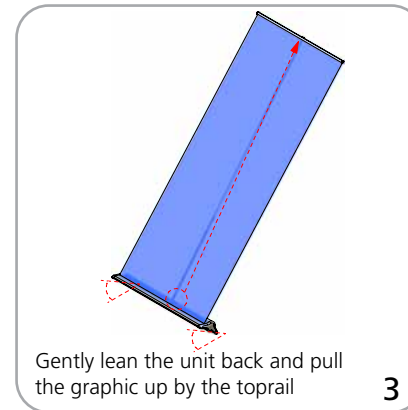

Blade Lite set-up