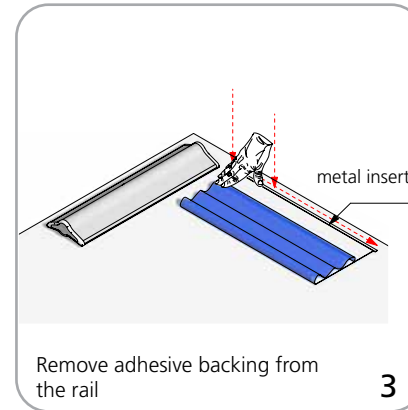

Graphic to toprail attachment (metal insert)