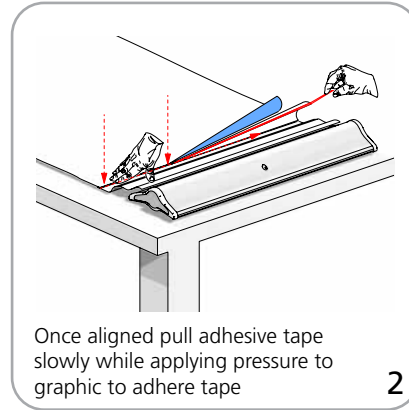

dimensions:

Hardware	Shipping
<p>Assembled unit: 600mm: 25.5" w x 8.62" d x 86" h 647.69mm(w) x 219.07mm(d) x 2184.4mm(h)</p> <p>920mm: 38" w x 8.62" d x 86" h 965.19mm(w) x 219.07mm(d) x 2184.4mm(h)</p> <p>1200mm: 49" w x 8.62" d x 86" h 1244.6mm(w) x 219.07mm(d) x 2184.4mm(h)</p> <p>1500mm: 61" w x 8.62" d x 86" h 1549.39mm(w) x 219.07mm(d) x 2184.4mm(h)</p>	<p>Shipping dimensions - ships in one box 600mm: 29.53" l x 9.84" w x 4.92" h 750.062mm(l) x 249.94mm(w) x 124.97mm(h)</p> <p>920mm: 41.73" l x 9.84" w x 4.92" h 1059.94mm(l) x 249.94mm(w) x 124.97mm(h)</p> <p>1200mm: 53.15" l x 9.84" w x 4.92" h 1350.01mm(l) x 249.94mm(w) x 124.97mm(h)</p> <p>1500mm: 64.96" l x 9.84" w x 4.92" h 1649.98mm(l) x 249.93mm(w) x 124.97mm(h)</p>
<p>Graphic</p> <p>Visible dimensions: 600mm: 23.5" w x 83.25" h 596.9mm(w) x 2114.5mm(h)</p> <p>920mm: 36" w x 83.25" h 914.4(w) x 2114.5mm(h)</p> <p>1200mm: 47.25" w x 83.25" h 1200.1mm(w) x 2114.5mm(h)</p> <p>1500mm: 59" w x 83.25" h 1498.6mm(w) x 2114.5mm(h)</p> <p>Refer to related graphic template for more information</p>	<p>Approximate shipping weight: 600mm: 6.72lbs/3.05kg</p> <p>920mm: 12.12lbs/5.5kg</p> <p>1200mm: 14.33lbs/6.5kg</p> <p>1500mm: 18.47lbs/8.4kg</p>
<p>additional information:</p> <p>Stand is supplied with premium top rail including both gripper and adhesive options, we recommend use of clamp rail</p> <p>Blade Lite 600 and 920 are supplied with one bungee pole per unit while 1200 and 1500 come with two bungee poles per unit</p>	<p>Graphic materials: 13 oz flatmaxx vinyl or oxford fabric</p> <p>Pole heights for the Blade 600: 1 pole: 21" 2 pole: 41.5" 3 pole: 62.5" 4 pole: 83.25"</p> <p>Pole heights for remaining blade lites: 1 pole: 27.75" 2 pole: 55.5" 3 pole: 83.25"</p>

Blade Lite set-up

Graphic to toprail attachment (metal insert)

Quick slide top rail attachment (plastic insert)

Graphic to base attachment

Check out these related products:

Orient

Orient 2

Blade LX