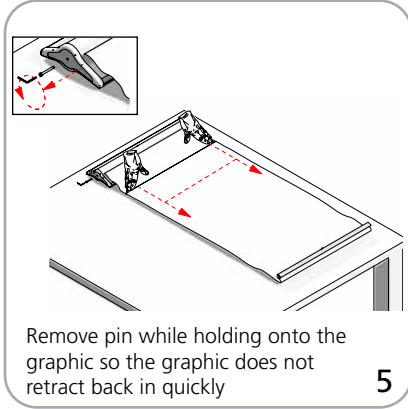

dimensions:

Hardware	Shipping
<p>Assembled unit: 600mm: 25.5" w x 8.62" d x 86" h 647.69mm(w) x 219.07mm(d) x 2184.4mm(h)</p> <p>920mm: 38" w x 8.62" d x 86" h 965.19mm(w) x 219.07mm(d) x 2184.4mm(h)</p> <p>1200mm: 49" w x 8.62" d x 86" h 1244.6mm(w) x 219.07mm(d) x 2184.4mm(h)</p> <p>1500mm: 61" w x 8.62" d x 86" h 1549.39mm(w) x 219.07mm(d) x 2184.4mm(h)</p>	<p>Shipping dimensions - ships in one box 600mm: 29.53" l x 9.84" w x 4.92" h 750.062mm(l) x 249.94mm(w) x 124.97mm(h)</p> <p>920mm: 41.73" l x 9.84" w x 4.92" h 1059.94mm(l) x 249.94mm(w) x 124.97mm(h)</p> <p>1200mm: 53.15" l x 9.84" w x 4.92" h 1350.01mm(l) x 249.94mm(w) x 124.97mm(h)</p> <p>1500mm: 64.96" l x 9.84" w x 4.92" h 1649.98mm(l) x 249.93mm(w) x 124.97mm(h)</p>
<p>Graphic</p> <p>Visible dimensions: 600mm: 23.5" w x 83.25" h 596.9mm(w) x 2114.5mm(h)</p> <p>920mm: 36" w x 83.25" h 914.4(w) x 2114.5mm(h)</p> <p>1200mm: 47.25" w x 83.25" h 1200.1mm(w) x 2114.5mm(h)</p> <p>1500mm: 59" w x 83.25" h 1498.6mm(w) x 2114.5mm(h)</p> <p>Refer to related graphic template for more information</p>	<p>Approximate shipping weight: 600mm: 6.72lbs/3.05kg</p> <p>920mm: 12.12lbs/5.5kg</p> <p>1200mm: 14.33lbs/6.5kg</p> <p>1500mm: 18.47lbs/8.4kg</p>
<p>additional information:</p> <p>Stand is supplied with premium top rail including both gripper and adhesive options, we recommend use of clamp rail</p> <p>Blade Lite 600 and 920 are supplied with one bungee pole per unit while 1200 and 1500 come with two bungee poles per unit</p>	<p>Graphic materials: 13 oz flatmaxx vinyl or oxford fabric</p> <p>Pole heights for the Blade 600: 1 pole: 21" 2 pole: 41.5" 3 pole: 62.5" 4 pole: 83.25"</p> <p>Pole heights for remaining blade lites: 1 pole: 27.75" 2 pole: 55.5" 3 pole: 83.25"</p>

Blade Lite set-up

Graphic to toprail attachment (metal insert)

Quick slide top rail attachment (plastic insert)

Graphic to base attachment

Check out these related products:

Orient

Orient 2

Blade LX