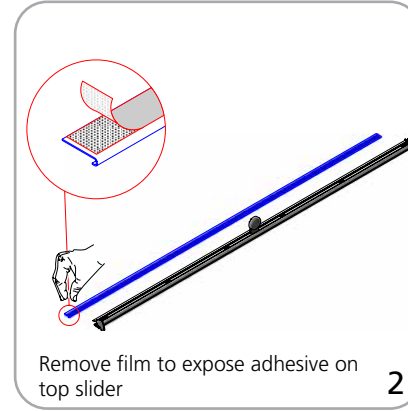

dimensions:

Hardware	Shipping
<p>Assembled unit: 600mm: 25.5" w x 8.62" d x 86" h 647.69mm(w) x 219.07mm(d) x 2184.4mm(h)</p> <p>920mm: 38" w x 8.62" d x 86" h 965.19mm(w) x 219.07mm(d) x 2184.4mm(h)</p> <p>1200mm: 49" w x 8.62" d x 86" h 1244.6mm(w) x 219.07mm(d) x 2184.4mm(h)</p> <p>1500mm: 61" w x 8.62" d x 86" h 1549.39mm(w) x 219.07mm(d) x 2184.4mm(h)</p>	<p>Shipping dimensions - ships in one box 600mm: 29.53" l x 9.84" w x 4.92" h 750.062mm(l) x 249.94mm(w) x 124.97mm(h)</p> <p>920mm: 41.73" l x 9.84" w x 4.92" h 1059.94mm(l) x 249.94mm(w) x 124.97mm(h)</p> <p>1200mm: 53.15" l x 9.84" w x 4.92" h 1350.01mm(l) x 249.94mm(w) x 124.97mm(h)</p> <p>1500mm: 64.96" l x 9.84" w x 4.92" h 1649.98mm(l) x 249.93mm(w) x 124.97mm(h)</p>
<p>Graphic</p> <p>Visible dimensions: 600mm: 23.5" w x 83.25" h 596.9mm(w) x 2114.5mm(h)</p> <p>920mm: 36" w x 83.25" h 914.4(w) x 2114.5mm(h)</p> <p>1200mm: 47.25" w x 83.25" h 1200.1mm(w) x 2114.5mm(h)</p> <p>1500mm: 59" w x 83.25" h 1498.6mm(w) x 2114.5mm(h)</p> <p>Refer to related graphic template for more information</p>	<p>Approximate shipping weight: 600mm: 6.72lbs/3.05kg</p> <p>920mm: 12.12lbs/5.5kg</p> <p>1200mm: 14.33lbs/6.5kg</p> <p>1500mm: 18.47lbs/8.4kg</p>
<p>additional information:</p> <p>Stand is supplied with premium top rail including both gripper and adhesive options, we recommend use of clamp rail</p> <p>Blade Lite 600 and 920 are supplied with one bungee pole per unit while 1200 and 1500 come with two bungee poles per unit</p>	<p>Graphic materials: 13 oz flatmaxx vinyl or oxford fabric</p> <p>Pole heights for the Blade 600: 1 pole: 21" 2 pole: 41.5" 3 pole: 62.5" 4 pole: 83.25"</p> <p>Pole heights for remaining blade lites: 1 pole: 27.75" 2 pole: 55.5" 3 pole: 83.25"</p>

Blade Lite set-up

Graphic to toprail attachment (metal insert)

Quick slide top rail attachment (plastic insert)

Graphic to base attachment

Check out these related products:

Orient

Orient 2

Blade LX