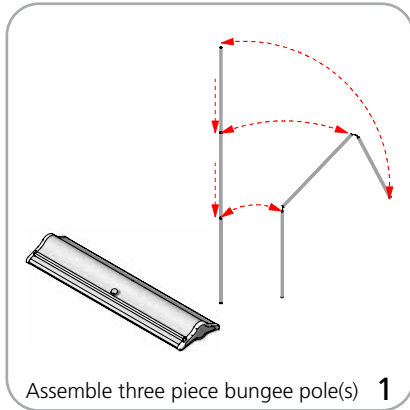

Blade Lite set-up